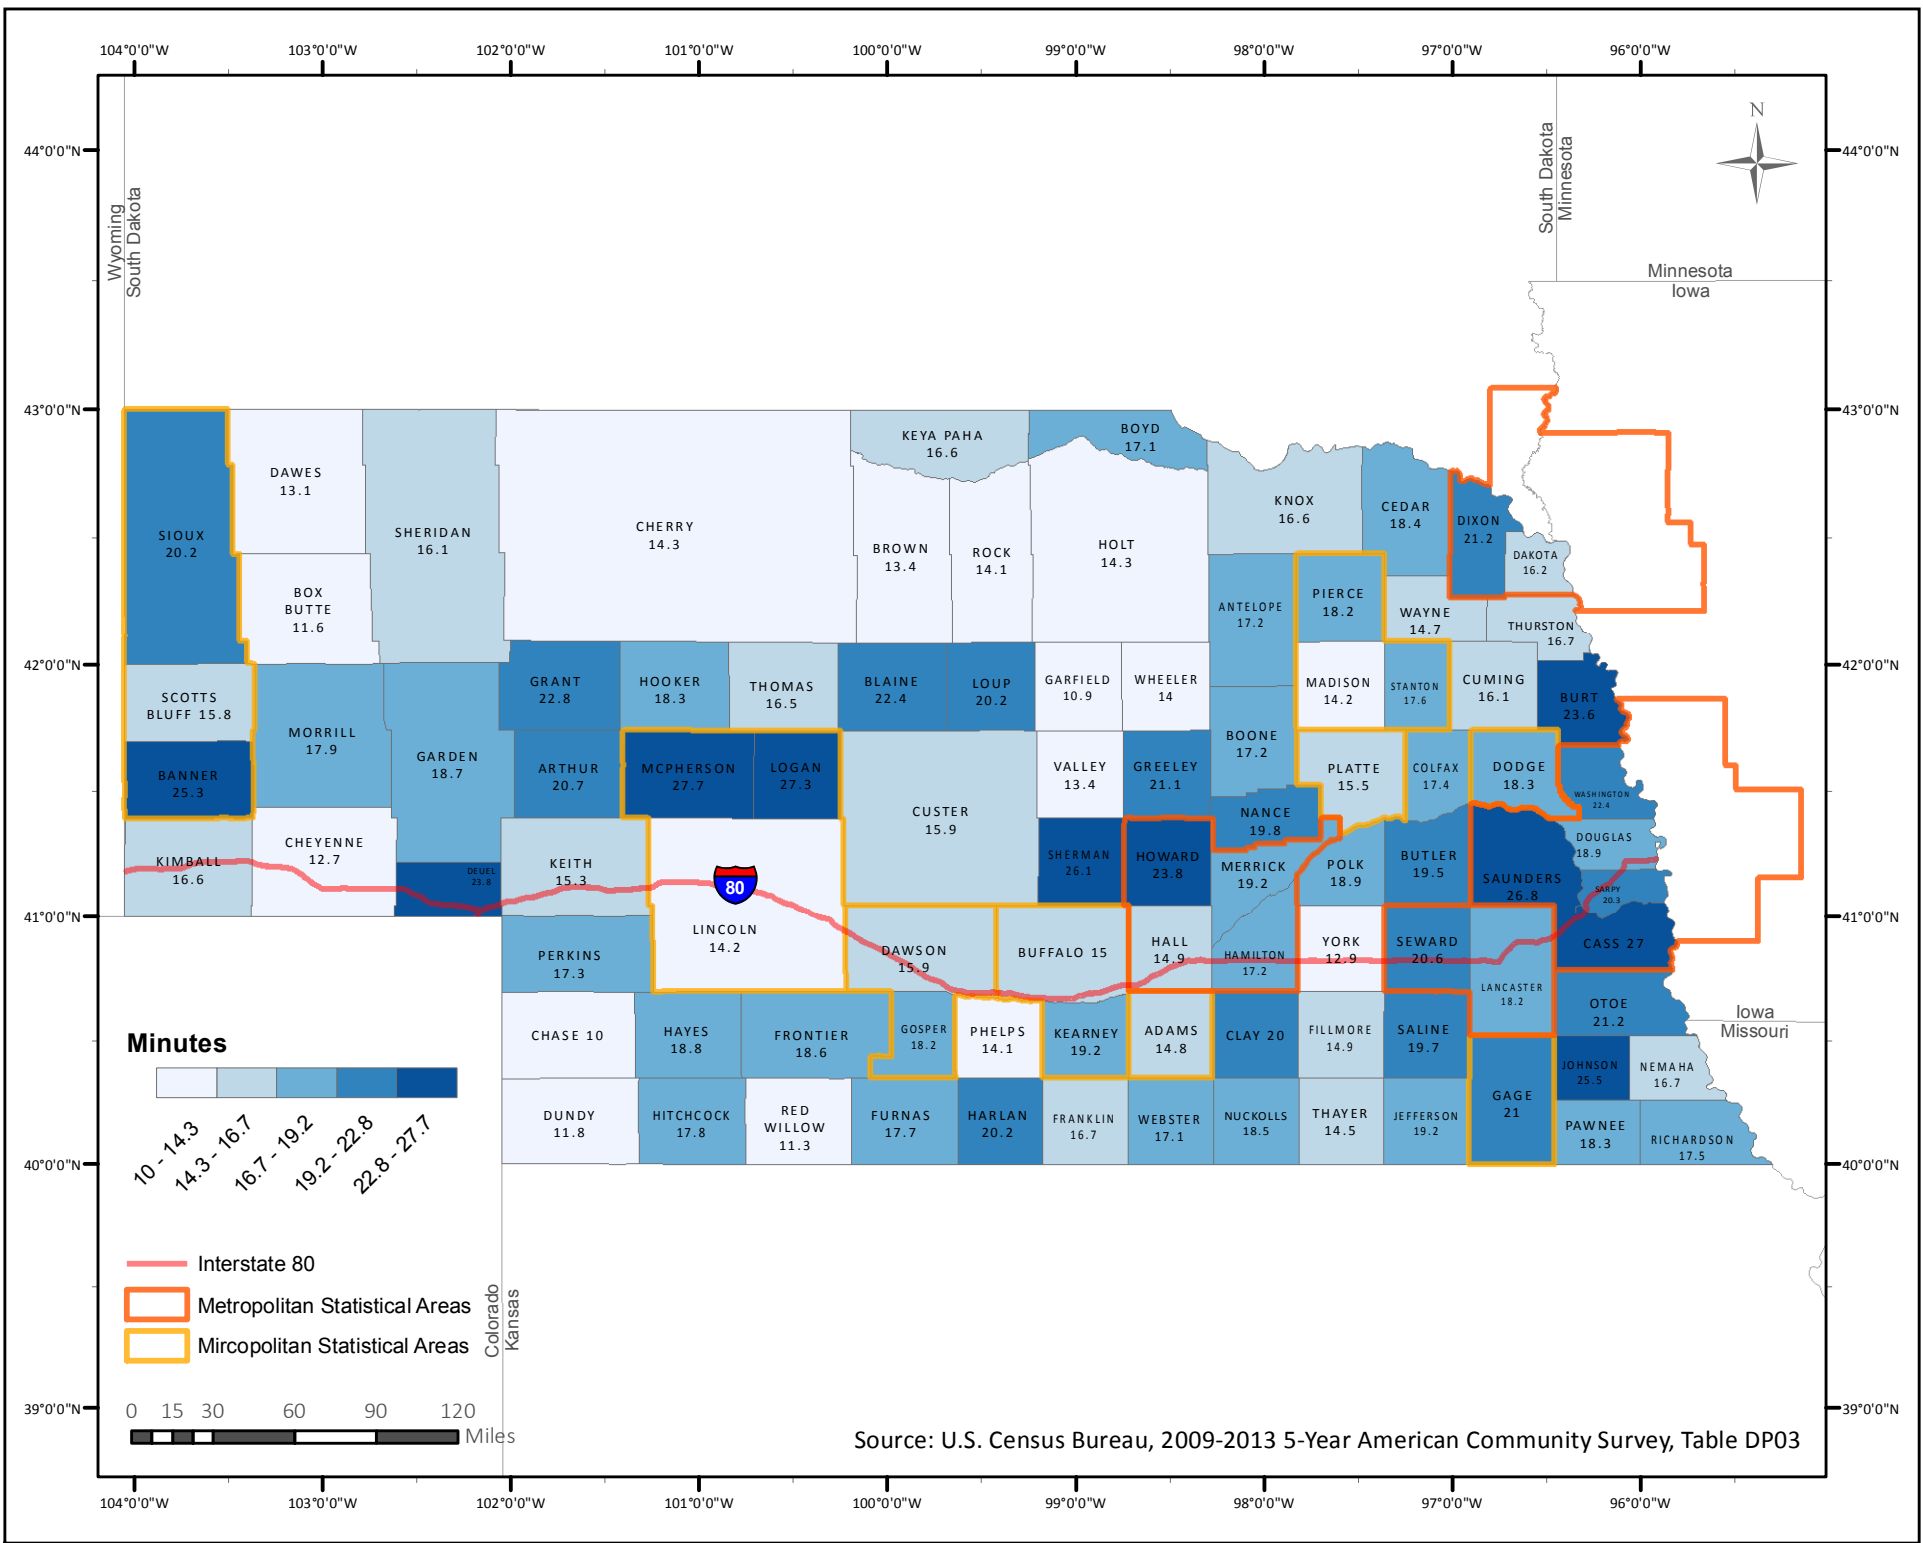

Nebraska - Mean Travel Time to Work by County, 2013

All legal boundaries and names are as of January 1, 2014. Released August 19, 2014. 2014 TIGER / U.S. Census